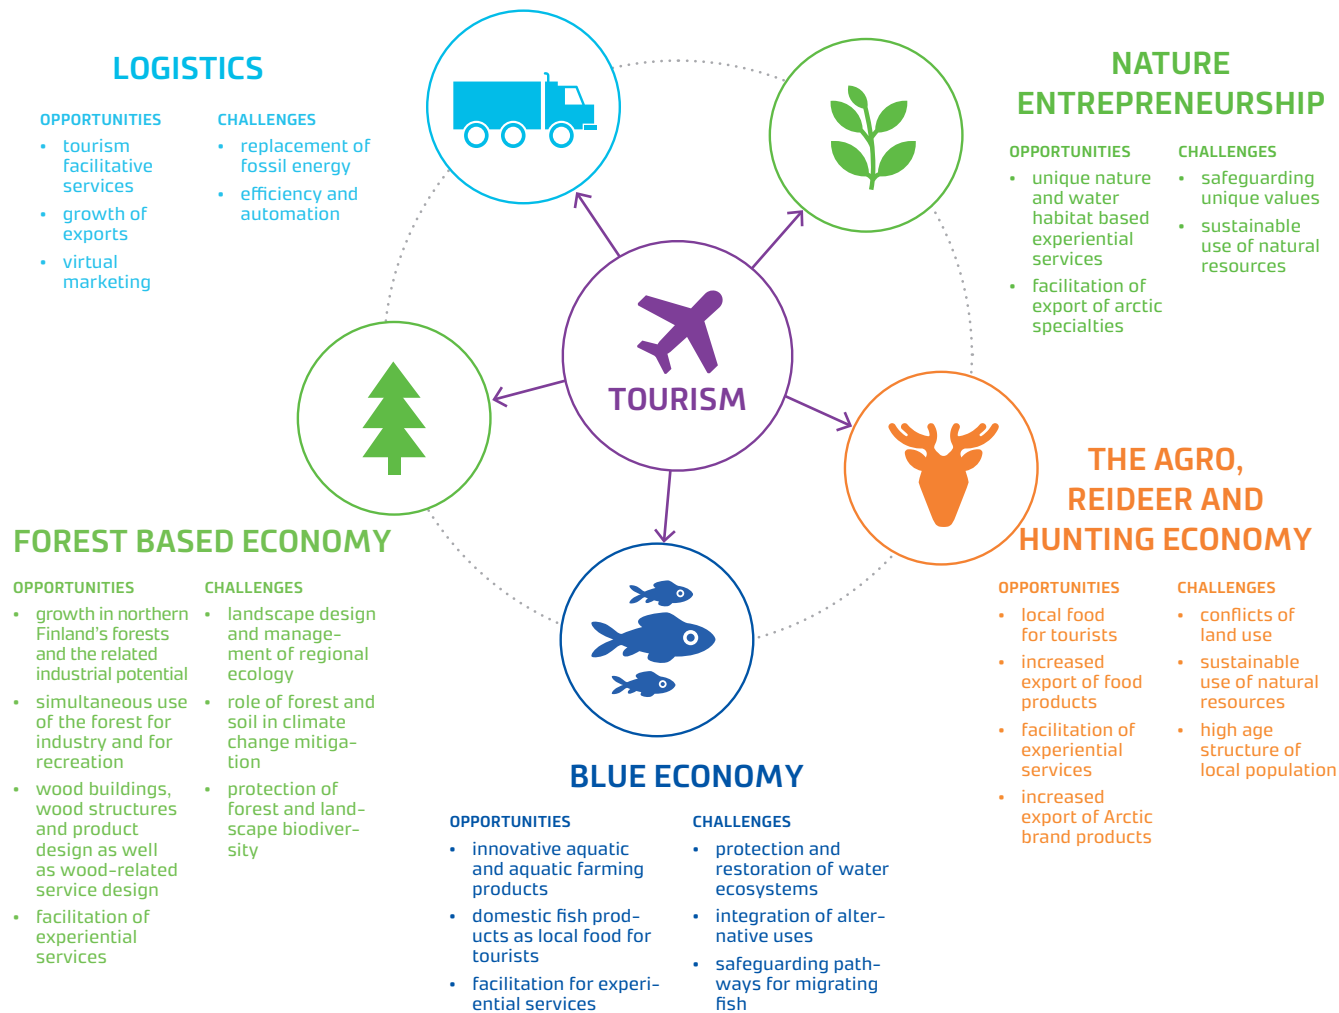

70°

65°

60°

Collaboration
between the South
and the North

Interaction Cascade of Natural and Human Capital:
Human capital focuses more on cities and natural capital focuses on rural area such as the Arctic countryside

Interactions between sectors

In order to benefit from the growth potential of the Arctic bio-economy, the various regions and actors in Finland must identify a common goal. Below is a description of how tourism growth integrates with other closely related industries.

ARCTIC BIOECONOMY VALUE PYRAMID

Raising the value of a resource-based product from a raw material level to a higher value product.

PROCESSING RATE

HIGH
PRIMARY USE

LOW
SECONDARY USE