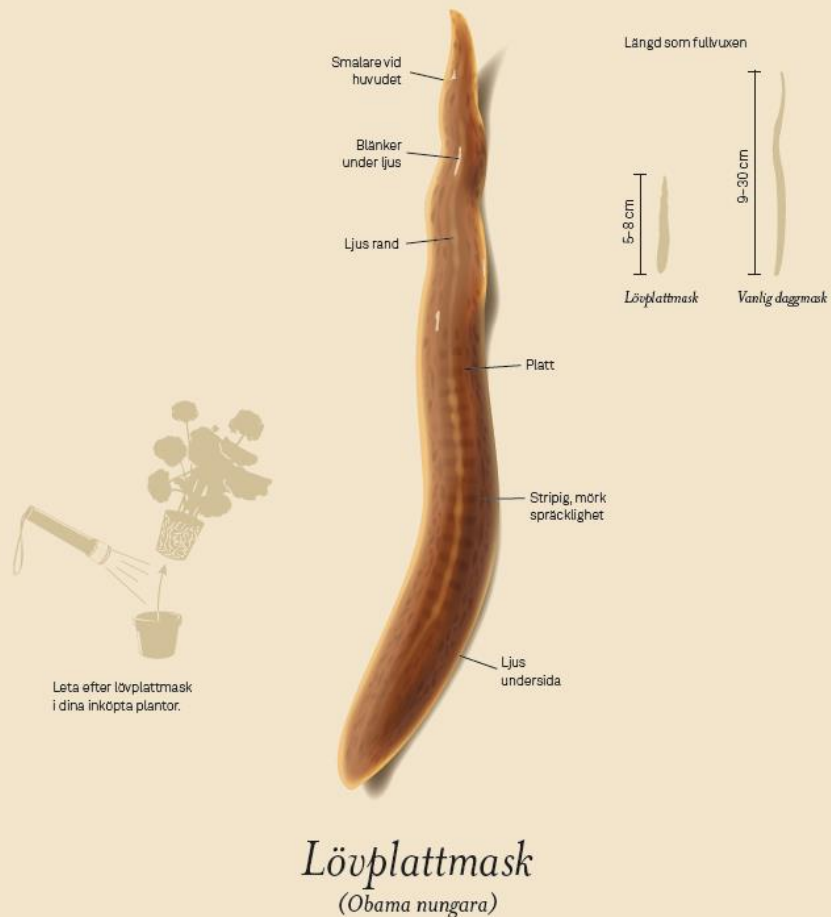

<https://www.splendorplant.se/information/kontrollprogram-lovplattmask-obama-nungara/>

Okay, so we have a new flatworm out there. What is the problem?

- Preferential predation on earthworms
- Earthworms are crucial for soil fertility in Europe, hence vital for agriculture

INVASIVA ARTER PÅ LAND

En invasiv främmande art är en art som flyttats från sin ursprungliga miljö till en miljö där den sprider sig snabbt, tränger undan andra arter och hotar den biologiska mångfalden.

Lövplattmasken är en av de invasiva arter som vi i Sverige bekämpar och hindrar spridning av. Läs mer om lövplattmask på naturvardsverket.se.

- Preventive measures include importing businesses screening 30% of their imported material on-site
- Search dogs and visual search used
- On discovery, the whole batch is sanitized (freeze or heat)
- Some importers routinely sanitize everything from selected countries
- Contacts with exporters in Europe to curb the influx
- Contacts with authorities in other MS: awareness, knowledge and methods
- Municipalities investing in heated cargo containers for general public use

These are not flatworms

- **Slugs:** they have a mantle, breathing orifice, they are thicker and more solid. **Leeches** have segments, are rounder in shape